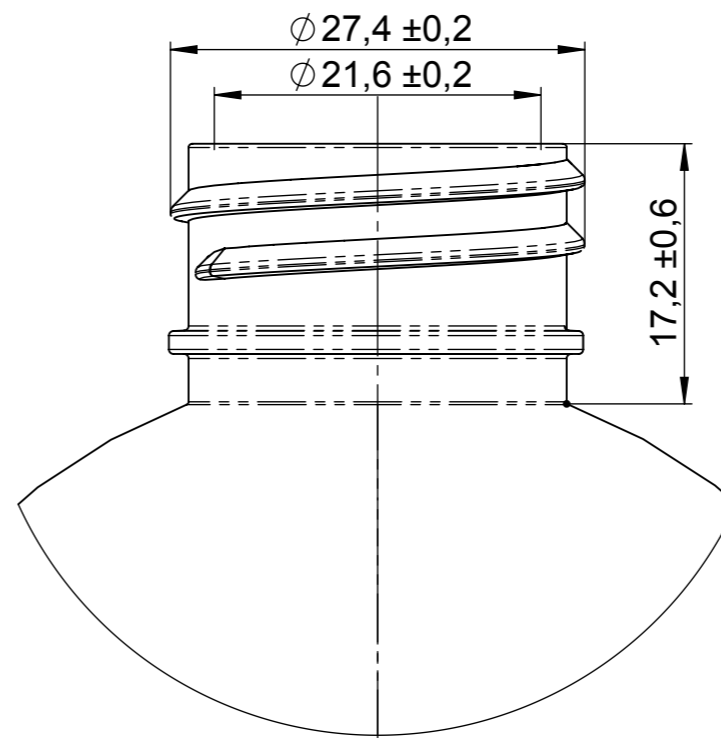

Skala 1:1

Pitch: 4,23 mm  
 Turns of thread: 1.25  
 Start of thread: 1.7 ± 0.2

DETAIL C  
 SCALE 2 : 1

	1000 ml	Scale: 1:2		Size: A3
Content (brimful)	1037 ± 15 ml	Author	D.Luch	Date:
Material	PET	Approved		17.05.2009
Weight	39 ± 1 g			
Neck	28/410			
Thread	-			