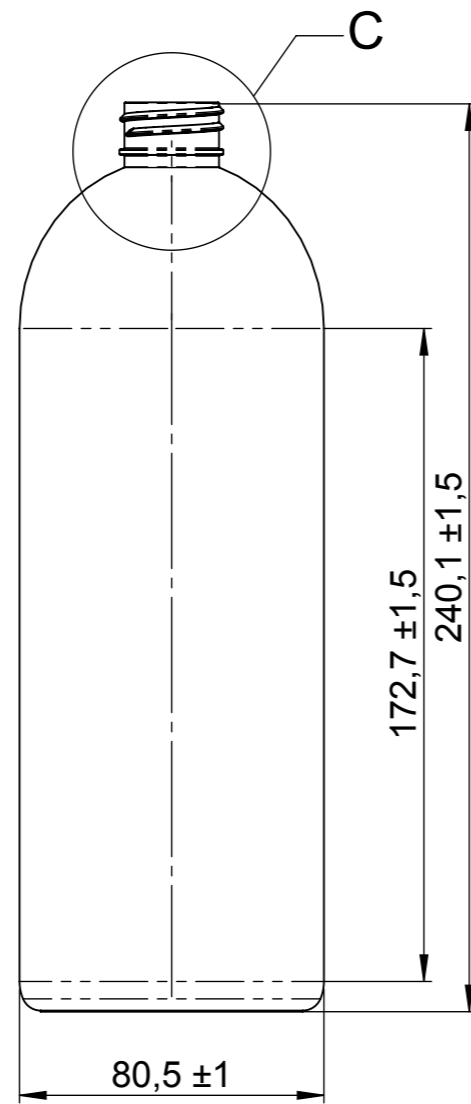

Skala 1:1

Pitch: 4,23 mm  
 Turns of thread: 1.25  
 Start of thread: 1.7 ± 0.2

DETAIL C  
 SCALE 2 : 1

	1000 ml	Scale: 1:2		Size: A3
Content (brimful)	1037 ± 15 ml	Author	D.Luch	Date:
Material	PET	Approved		17.05.2009
Weight	39 ± 1 g			
Neck	28/410			
Thread	-			